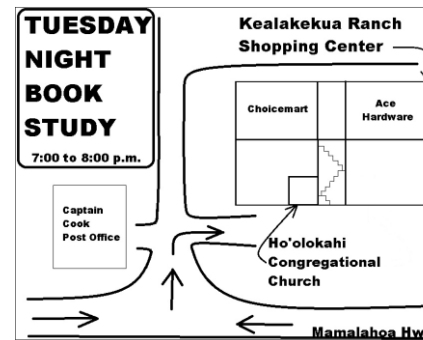

Friday Night Beginner's Meeting

DAY: Fridays
TIME: 7:00 to 8:00 PM
PLACE: Junior Music Academy
74-5605 Alapa Street, Suite 105
CONTACT: 935-0971 (for contact info)

Aloha Friday AFG

DAY: Fridays
TIME: 7:00 to 8:00 PM
PLACE: Lutheran Church of the Holy
Trinity, 77-165 Lako St.
CONTACT: 935-0971 (for contact info)

DISTRICT SPEAKER MEETING

Day: The 3rd Saturday of each month
Place: Junior Music Academy 6:00 p.m.
74-5605 Alapa St., Suite 105

Kona Recovery Group
Thursdays 7:00 p.m.

District Speaker meeting
3rd Saturday of each month 6:00 p.m.

Friday Night Beginners
Fridays 7:00 p.m.

Sunday Solutions
at the beach
Old Airport Table @
Walking path
4 to 5 p.m.

West Hawaii Al-Anon Family Groups Meeting Schedule

(August 19, 2019)

Kailua-Kona AFG	Aloha Friday AFG
Joy AFG Speaker meeting 12:30 p.m.	7:00 p.m.