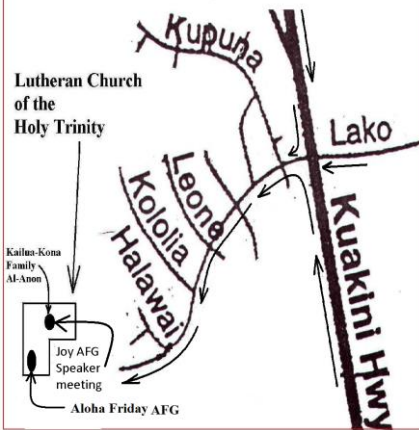

DAY: Thursday
TIME: 12:30 to 1:45 PM
PLACE: Lutheran Church of the Holy
Trinity, 77-165 Lako St.
CONTACT: 935-0971 (for contact info)

Kona Recovery Group

DAY: Thursdays
TIME: 7:00 to 8:00 PM
PLACE: Junior Music Academy
74-5605 Alapa Street, Suite 105
CONTACT: 935-0971 (for contact info)

Friday Night Beginner's Meeting

DAY: Fridays
TIME: 7:00 to 8:00 PM
PLACE: Junior Music Academy
74-5605 Alapa Street, Suite 105
CONTACT: 935-0971 (for contact info)

Aloha Friday AFG

DAY: Fridays
TIME: 7:00 to 8:00 PM
PLACE: Lutheran Church of the Holy
Trinity, 77-165 Lako St.
CONTACT: 935-0971 (for contact info)

Friday Night Beginners
Fridays 7:00 p.m.

Sunday Solutions
at the beach
Old Airport Table @
Walking path
4 to 5 p.m.

West Hawaii Al-Anon Family Groups Meeting Schedule

(August 19, 2019)

Kailua-Kona AFG	Aloha Friday AFG
Joy AFG Speaker meeting 12:30 p.m.	7:00 p.m.