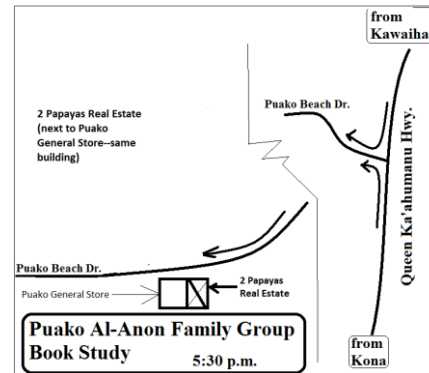

Friday Night Beginners
Fridays 7:00 p.m.

Sunday Solutions
at the beach
Old Airport Table @
Walking path
4 to 5 p.m.

West Hawaii Al-Anon Family Groups Meeting Schedule

(August 19, 2019)

Kailua-Kona AFG	Aloha Friday AFG
Joy AFG Speaker meeting 12:30 p.m.	7:00 p.m.